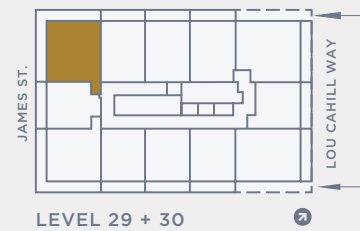

# MERIDIAN

672 SQ.FT. | 282 SQ.FT. BALCONY  
2 BED - 2 BATH

EXTENT OF BALCONY  
(LEVEL 29)