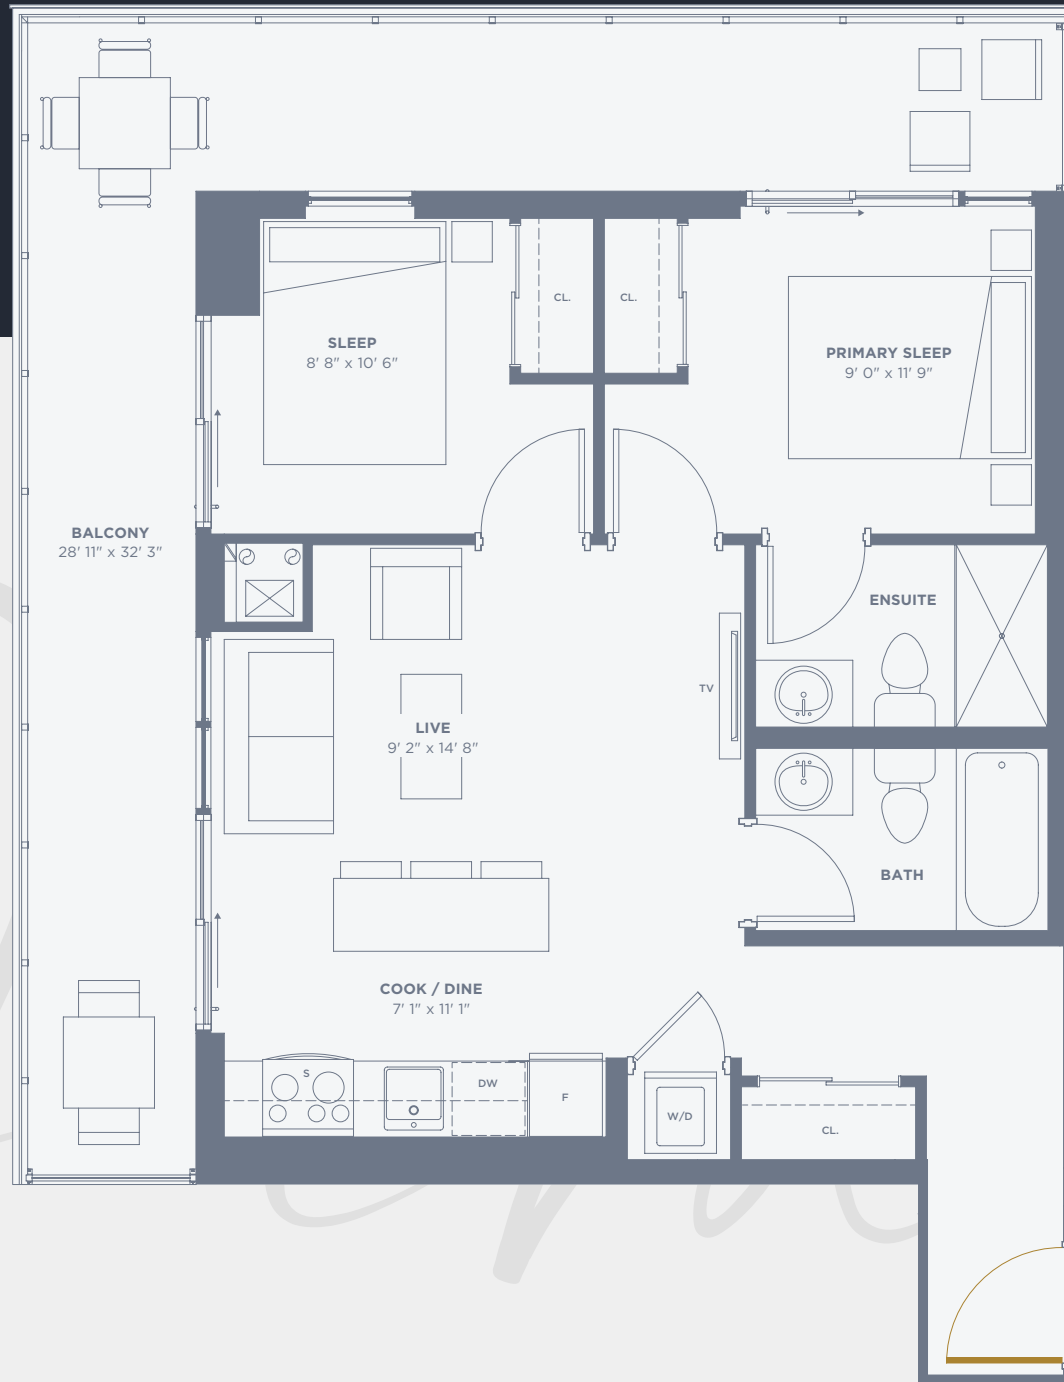

# MERIDIAN

672 SQ.FT. | 282 SQ.FT. BALCONY  
2 BED - 2 BATH

EXTENT OF BALCONY  
(LEVEL 29)